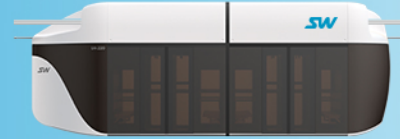

SkyWay vehicle range

UNIWIIND U4-651
PASSENGER CAPACITY: 2
MAXIMUM SPEED: 150 km/h

UNIBIKE U4-621
PASSENGER CAPACITY: 2
MAXIMUM SPEED: 150 km/h

UNICAR U4-430
PASSENGER CAPACITY: 6
MAXIMUM SPEED: 150 km/h

UNICAR U4-430-T3
PASSENGER CAPACITY: 18
MAXIMUM SPEED: 150 km/h

UNIBUS U4-210
PASSENGER CAPACITY: 14
MAXIMUM SPEED: 150 km/h

UNIBUS U4-210-T2
PASSENGER CAPACITY: 28
MAXIMUM SPEED: 150 km/h

UNIBUS U4-210-T3
PASSENGER CAPACITY: 42
MAXIMUM SPEED: 150 km/h

UNIBUS U4-220
PASSENGER CAPACITY: 24
MAXIMUM SPEED: 150 km/h

UNIBUS U4-220-T2
PASSENGER CAPACITY: 48
MAXIMUM SPEED: 150 km/h

UNIBUS U4-220-T3
PASSENGER CAPACITY: 72
MAXIMUM SPEED: 150 km/h

HIGH-SPEED UNIBUS U4-362
PASSENGER CAPACITY: 6
MAXIMUM SPEED: 500 km/h